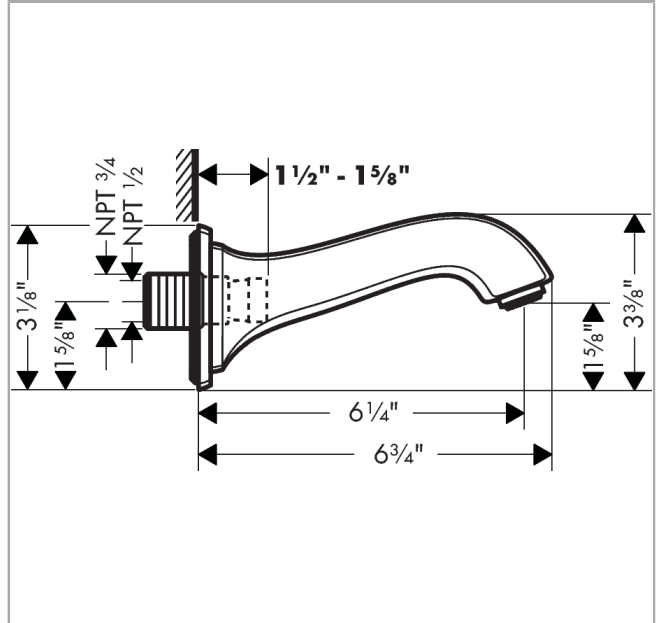

**Metropol Classic
Tub Spout**

Surface: **brushed bronze** Part no. : **13425141**

Description

Features

- Solid Brass
- Includes: 1/2" female and 3/4" male adaptor

Item details

List Price \$ 293.00

Compliance

Product image

Scale drawing

Metropol Classic

Tub Spout

Surface: **brushed bronze**

Part no. : **13425141**

Exploded drawing

Year of production: **>08/20**

Metropol Classic

Tub Spout

Surface: **brushed bronze** Part no. : **13425141**

Spare parts list

Year of production: >08/20

Pos.	Description	Part no.	Price	PU
1	connecting thread	95658001	-	1
2	O-ring 13x2	98128000	-	1
3	hollow set screw M6x6	97660000	-	1
4	O-ring 48x5	98174000	-	1
5	aerator M24x1 (30 l/min)	96512140	-	1