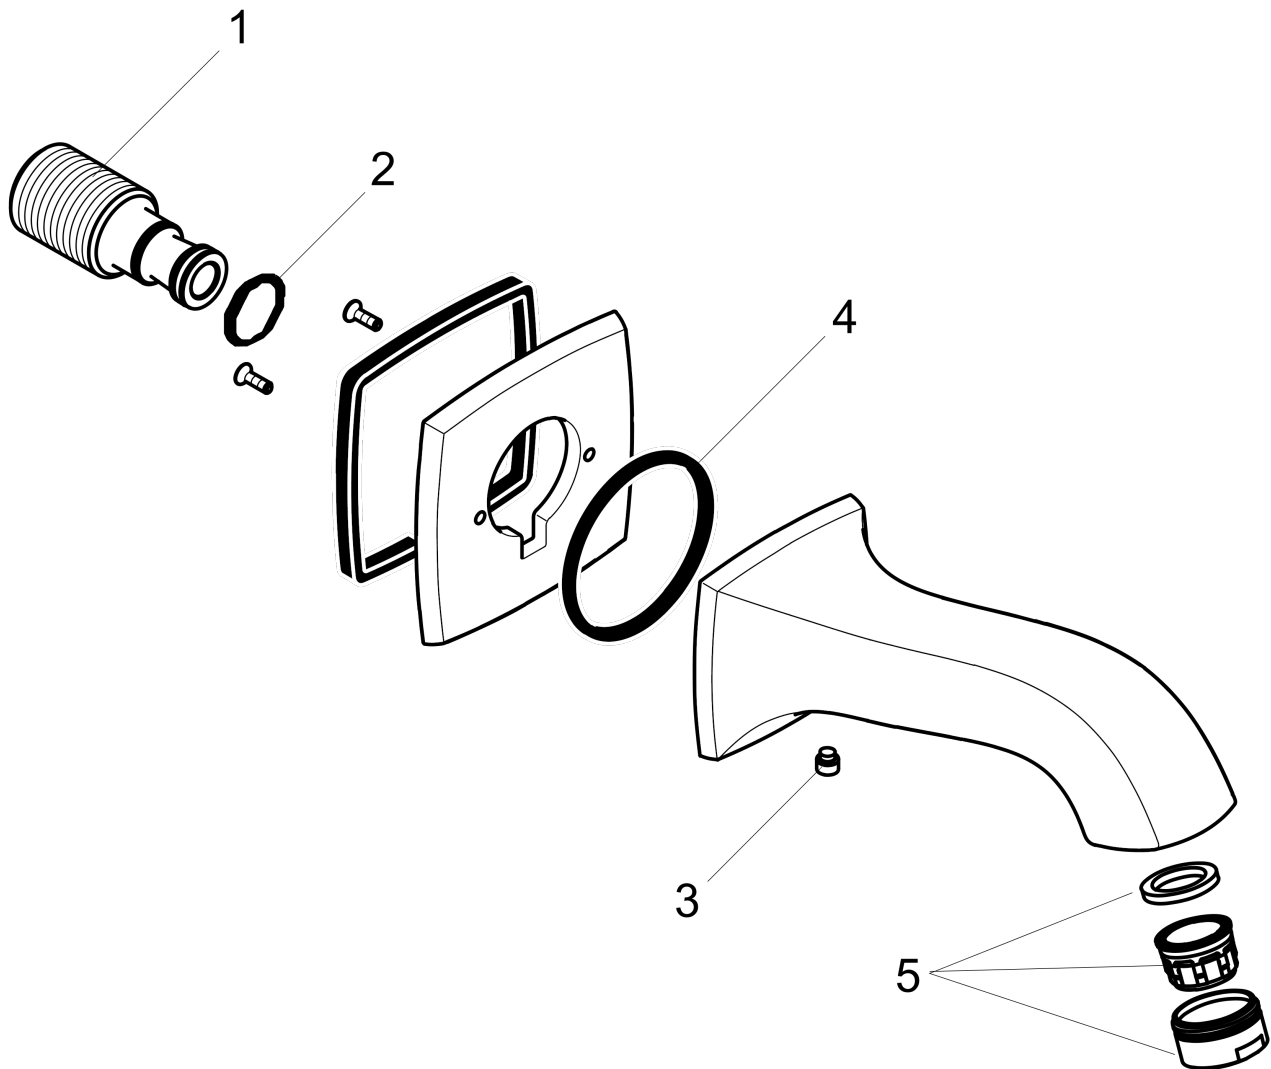

**Metropol Classic
Tub Spout**

Surface: **brushed bronze** Part no. : **13425141**

Description

Features

- Solid Brass
- Includes: 1/2" female and 3/4" male adaptor

Item details

List Price \$ 293.00

Compliance

Product image

Scale drawing

Metropol Classic

Tub Spout

Surface: **brushed bronze**

Part no. : **13425141**

Exploded drawing

Year of production: **>08/20**

Metropol Classic

Tub Spout

Surface: **brushed bronze** Part no. : **13425141**

Spare parts list

Year of production: >08/20

Pos.	Description	Part no.	Price	PU
1	connecting thread	95658001	-	1
2	O-ring 13x2	98128000	-	1
3	hollow set screw M6x6	97660000	-	1
4	O-ring 48x5	98174000	-	1
5	aerator M24x1 (30 l/min)	96512140	-	1